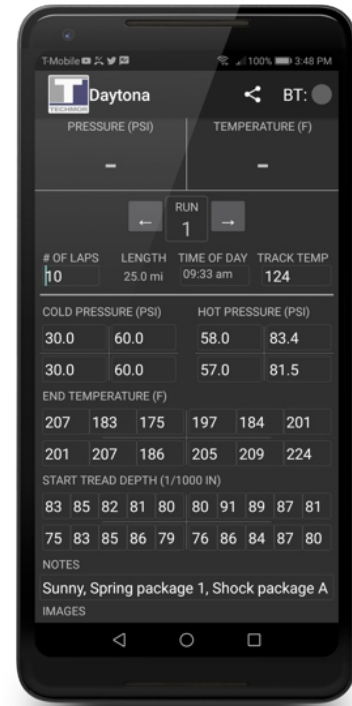

TireTool

Pressure and Temperature Measurement with App

TT-1

Easily Measure and Capture
Tire Pressures and
Temperatures

Features

- One Button Simplicity
- Easy-to-Use Android App
- Bluetooth Wireless Connectivity
- Precise Pressure 0 to 100psi
- Built-in Temperature Probe (core tire temps)
- K type socket for Brake Temp Probes
- Notes and Photos
- File Saving for History Log